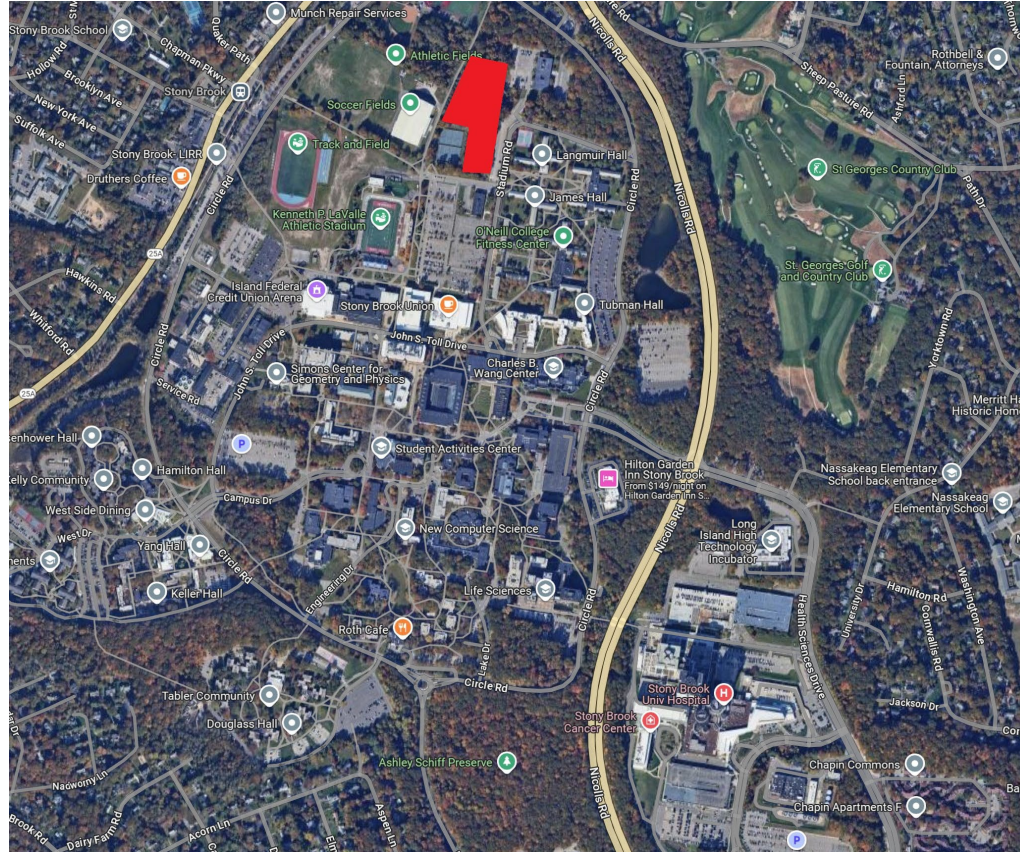

SEAWOLVES VILLAGE – CAMPUS PLAN