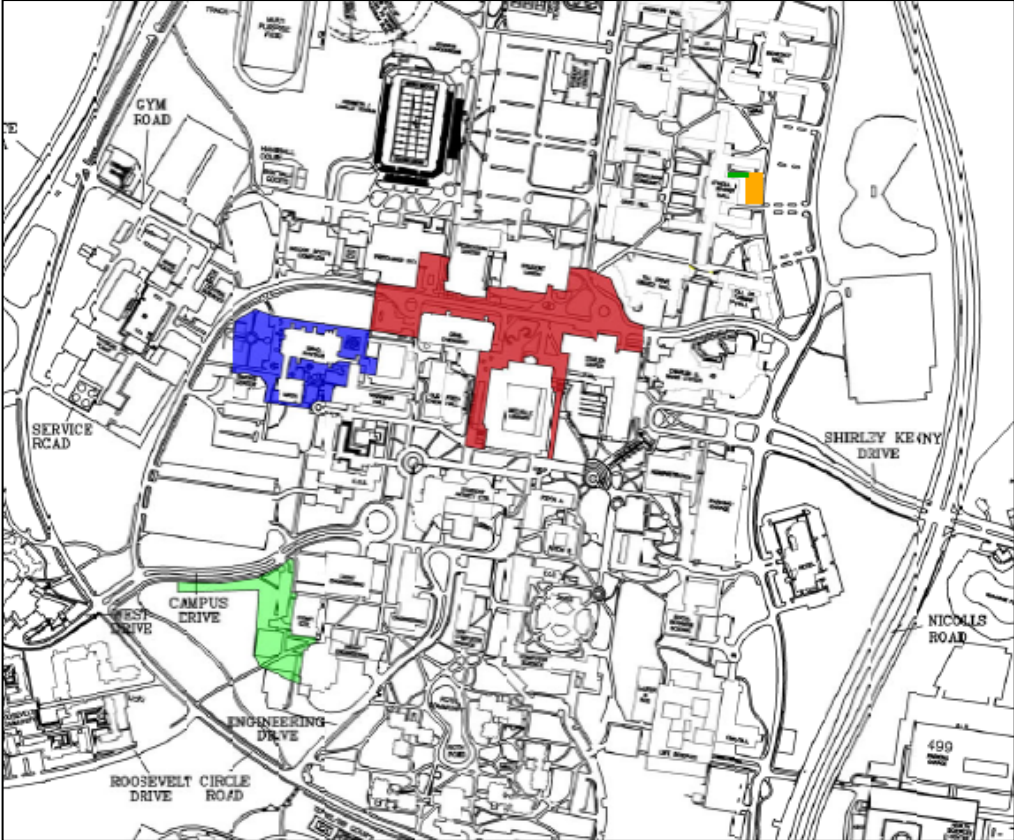

MAJOR PROJECTS OVERVIEW

Project Name	Project Location	Project Program	Construction Status
Seawolves Village - Student Housing	Adjacent Student Health Center	New housing buildings adding 492 student beds	In Progress - Fall 2025
Rehabilitation Chemistry	Chemistry Building	Replacement of HVAC equipment for the building	In Progress - Winter 2025
Math Physics Plaza	Math Physics Buildings	Renovation of plaza including below grade waterproofing	Fall 2025 - Summer 2027
I-DIME (Institute for Discovery and Innovation in Medicine and Engineering)	Research and Development Park	New building with general lab set ups for SBU and partnering research companies	Fall 2025 - Summer 2027
Tabler Hall Residence	Adjacent Tabler Center	New housing buildings adding 310 student beds	Fall 2025 - Summer 2028
Campus Residence Administration Expansion	Irving College Building	Expansion of administration offices and creating a welcoming center	Spring 2026 (Estimated)
MDE - Neuro AI (Multi-Disciplinary Engineering Building - Neuro AI Institute)	Adjacent Computing Center Building	New building. Includes labs and offices for MDE undergraduate and graduate students. Neuro AI Institute labs and offices.	Spring 2026 (Estimated)

SEAWOLVES VILLAGE – CAMPUS PLAN

SEAWOLVES VILLAGE - SITE PLAN

FUTURE HOUSING

- **Red** – Seawolves Village
- **Blue** – Future Housing

CAMPUS MAP WITH PLAZAS

LEGEND

-  MATH PHYSICS PLAZA
START DATE 05/2025
END DATE 10/2026
-  TOLL PLAZA
START DATE 01/2027
END DATE 06/2029
-  MDE/NAI
START DATE 05/2026
END DATE 08/2028
-  Campus Res Office
Addition-Start Date
Spring 2026