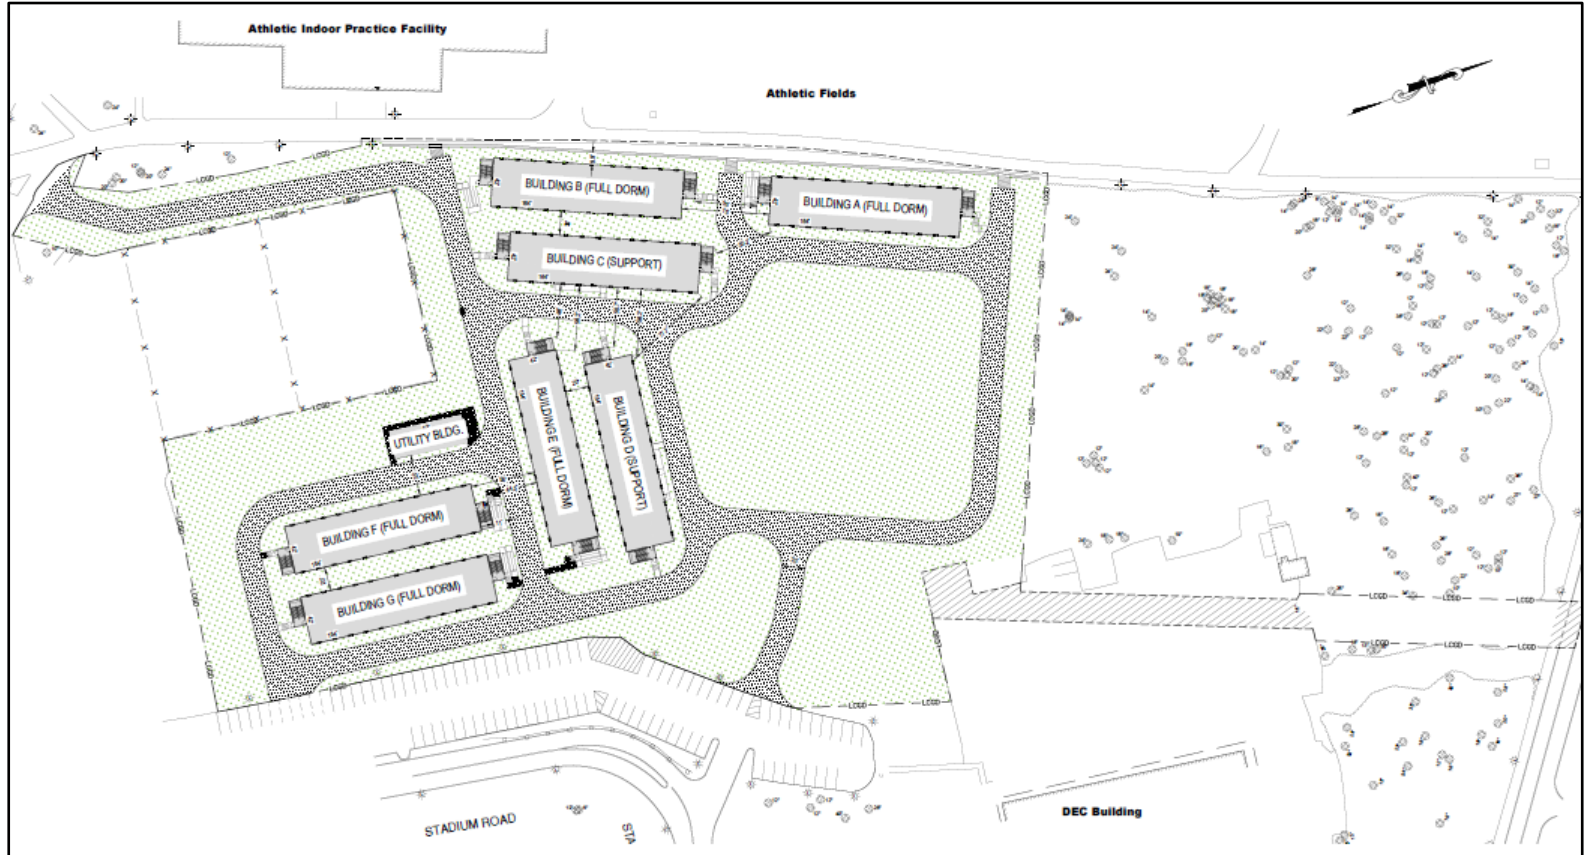

STONY BROOK UNIVERSITY

Facilities Planning Updates

February 11, 2025

AGENDA

- AVP for CPDC - Introduction
- Major Projects Overview
 - Residence Housing Update
 - Seawolves Village
 - Future Housing
 - Upcoming Plaza Projects
 - Math Physics Plaza
 - I-DIME Building
 - MDE – Neuro AI Building

MAJOR PROJECTS OVERVIEW

Project Name	Project Location	Project Program	Construction Status
Seawolves Village - Student Housing	Adjacent Student Health Center	New housing buildings adding 492 student beds	In Progress - Fall 2025
Rehabilitation Chemistry	Chemistry Building	Replacement of HVAC equipment for the building	In Progress - Winter 2025
Math Physics Plaza	Math Physics Buildings	Renovation of plaza including below grade waterproofing	Fall 2025 - Summer 2027
I-DIME (Institute for Discovery and Innovation in Medicine and Engineering)	Research and Development Park	New building with general lab set ups for SBU and partnering research companies	Fall 2025 - Summer 2027
Tabler Hall Residence	Adjacent Tabler Center	New housing buildings adding 310 student beds	Fall 2025 - Summer 2028
Campus Residence Administration Expansion	Irving College Building	Expansion of administration offices and creating a welcoming center	Spring 2026 (Estimated)
MDE - Neuro AI (Multi-Disciplinary Engineering Building - Neuro AI Institute)	Adjacent Computing Center Building	New building. Includes labs and offices for MDE undergraduate and graduate students. Neuro AI Institute labs and offices.	Spring 2026 (Estimated)

SEAWOLVES VILLAGE – CAMPUS PLAN

SEAWOLVES VILLAGE - SITE PLAN

FUTURE HOUSING

- **Red** – Seawolves Village
- **Blue** – Future Housing

CAMPUS MAP WITH PLAZAS

LEGEND

-  MATH PHYSICS PLAZA
START DATE 05/2025
END DATE 10/2026
-  TOLL PLAZA
START DATE 01/2027
END DATE 06/2029
-  MDE/NAI
START DATE 05/2026
END DATE 08/2028
-  Campus Res Office
Addition-Start Date
Spring 2026