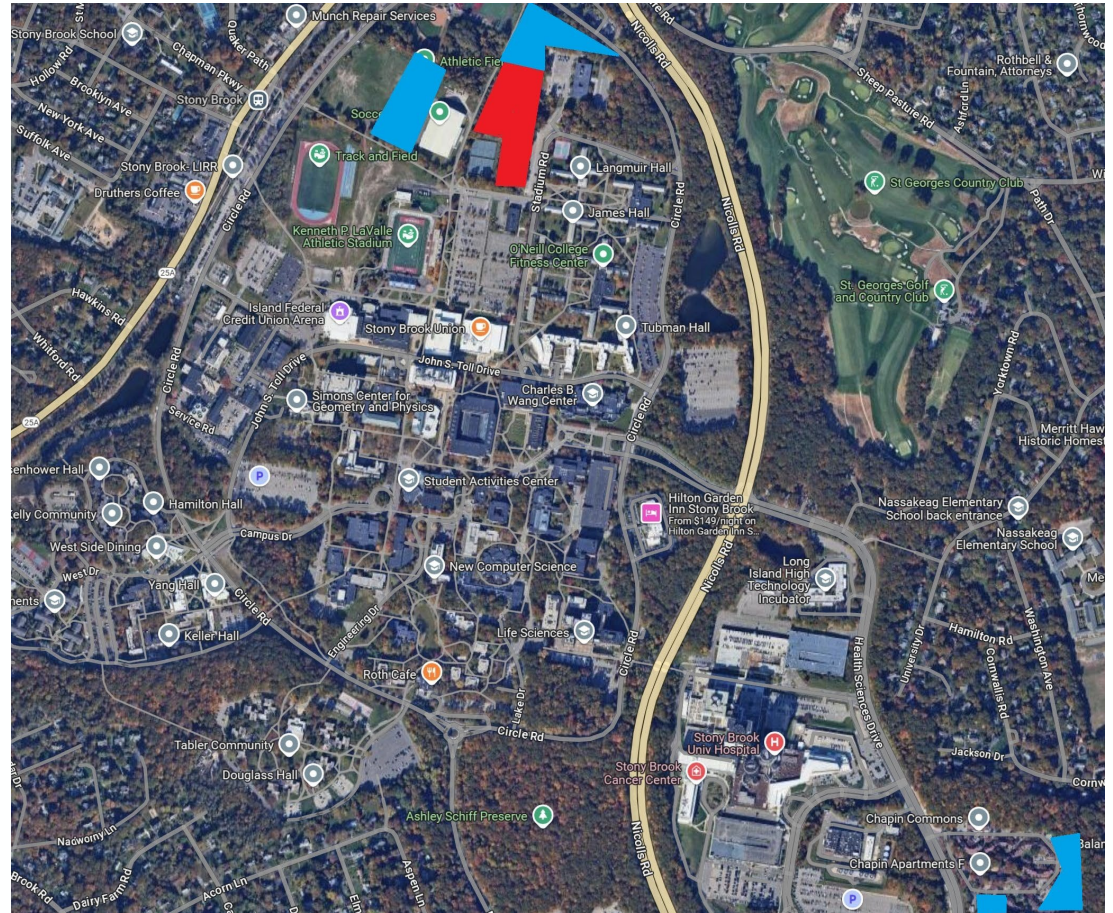

MAJOR PROJECTS OVERVIEW

Project Name	Project Location	Project Program	Construction Status
Seawolves Village - Student Housing	Adjacent Student Health Center	New housing buildings adding 492 student beds	In Progress - Fall 2025
Rehabilitation Chemistry	Chemistry Building	Replacement of HVAC equipment for the building	In Progress - Winter 2025
Math Physics Plaza	Math Physics Buildings	Renovation of plaza including below grade waterproofing	Fall 2025 - Summer 2027
I-DIME (Institute for Discovery and Innovation in Medicine and Engineering)	Research and Development Park	New building with general lab set ups for SBU and partnering research companies	Fall 2025 - Summer 2027
Tabler Hall Residence	Adjacent Tabler Center	New housing buildings adding 310 student beds	Fall 2025 - Summer 2028
Campus Residence Administration Expansion	Irving College Building	Expansion of administration offices and creating a welcoming center	Spring 2026 (Estimated)
MDE - Neuro AI (Multi-Disciplinary Engineering Building - Neuro AI Institute)	Adjacent Computing Center Building	New building. Includes labs and offices for MDE undergraduate and graduate students. Neuro AI Institute labs and offices.	Spring 2026 (Estimated)

SEAWOLVES VILLAGE – CAMPUS PLAN

SEAWOLVES VILLAGE - SITE PLAN

FUTURE HOUSING

- **Red** – Seawolves Village
- **Blue** – Future Housing

CAMPUS MAP WITH PLAZAS

LEGEND

-  MATH PHYSICS PLAZA
START DATE 05/2025
END DATE 10/2026
-  TOLL PLAZA
START DATE 01/2027
END DATE 06/2029
-  MDE/NAI
START DATE 05/2026
END DATE 08/2028
-  Campus Res Office
Addition-Start Date
Spring 2026